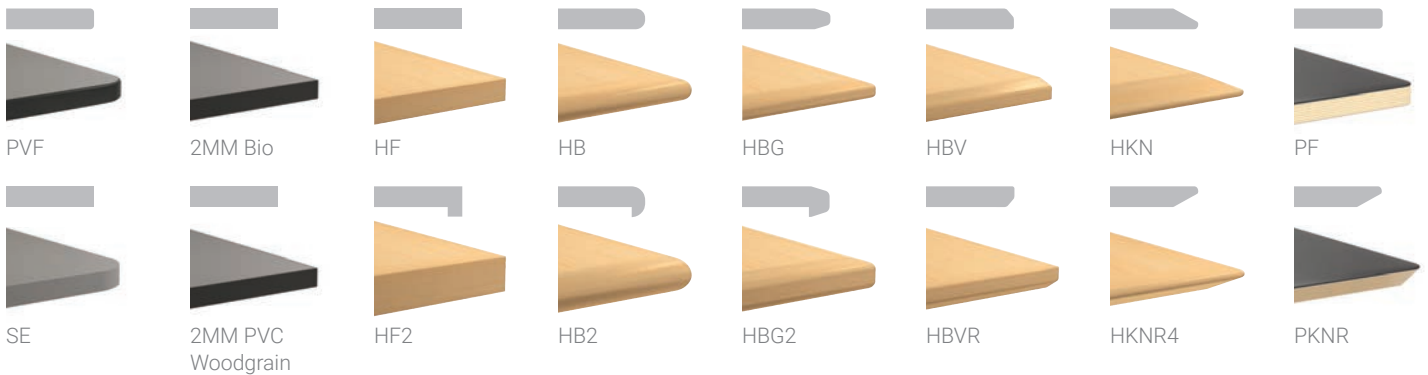

Y BASE
 A Y-shaped tapered foot is featured on larger-scale tables and select coffee table styles.

T BASE
 The unique foot is designed in a traditional T shape for a lighter look.

C BASE
 The base is offset from the center to provide ample user space in classroom and training room environments.

X BASE
 An elegant foot is used for smaller-scale tables or regular-shaped general purpose tables.

Make It Your Own

Available in four heights and a variety of tabletop shapes and sizes, choose from these additional exciting finish options!

Laminates

Select from our 15 standard laminates, or choose from any standard Wilsonart, Nevamar, Formica, Arborite, or Pionite laminates for no extra charge.

Edge Profiles

Veneer, 2MM Woodgrain and Hardwood Edge Finishes

These finishes are available in nine standard wood stains. Stain-to-match is available for no extra charge.

Power and Wire Management

Power up Yorkville with a variety of power and data modules, and conceal wires with the magnetic vertical wire manager.