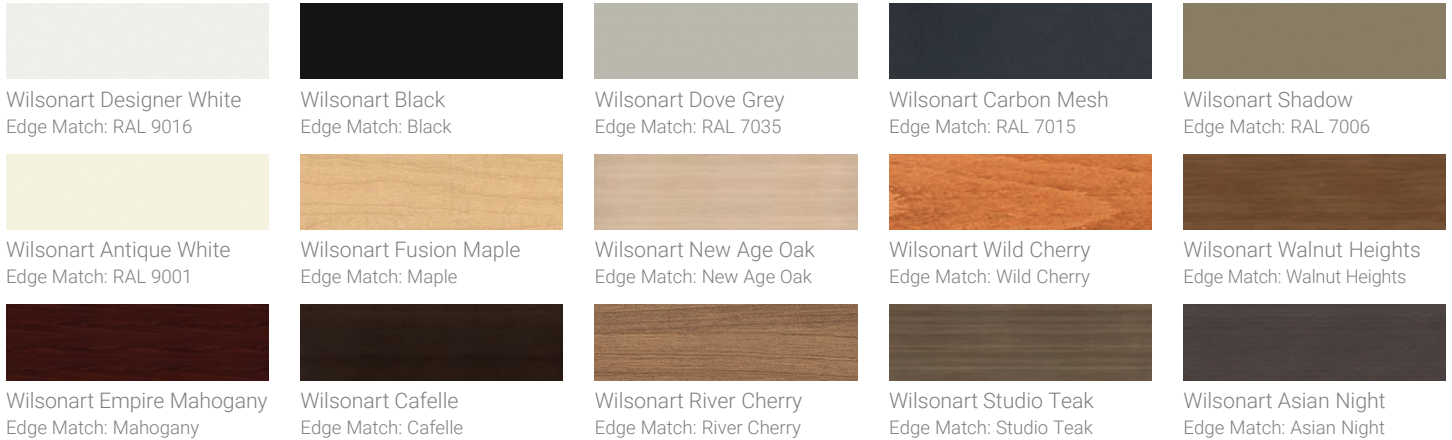

Yorkville YRKY Base (Front Cover) Top: Wilsonart, 15505 Black Velvet; Top Edge: Baltic Birch Reverse Knife; Frame: RAL 9005.

Yorkville YRXX4 Base (Front Cover) Top: Wilsonart, 8201 Grey Elm; Top Edge: Wilsonart, 8201 Grey Elm; Frame: RAL 9005.

High-Powered Ideas

Optional built-in power and data modules—and sleek magnetic wire management—provide options to power up without compromising on style.

Yorkville Top: Wilsonart, 7937-38 River Cherry; Top Edge: 2mm River Cherry; Frame: RAL 9016.
Urban Seat Upholstery: J Ennis, Guardian, Elysium, Sage; Back: Light Gray; Plastic Back Panel: White; Arms: Sterling Gray; Frame: RAL 9016.
Latch Whiteboard Frame: RAL 7015.

Y BASE
 A Y-shaped tapered foot is featured on larger-scale tables and select coffee table styles.

T BASE
 The unique foot is designed in a traditional T shape for a lighter look.

C BASE
 The base is offset from the center to provide ample user space in classroom and training room environments.

Laminates

Select from our 15 standard laminates, or choose from any standard Wilsonart, Nevamar, Formica, Arborite, or Pionite laminates for no extra charge.

Edge Profiles

Veneer, 2MM Woodgrain and Hardwood Edge Finishes