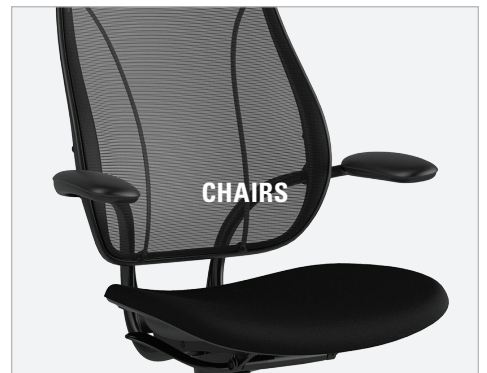

Liberty[®] OCEAN

Humanscale[®]

From Ocean to Office

Discarded fishing nets are widely regarded as the most harmful type of ocean plastic as they can “ghost fish” for years, damaging delicate ecosystems and the marine animals that inhabit them. To combat this problem and build upon our commitment to creating a Net Positive impact on the Earth, Humanscale has expanded its Ocean seating line with Liberty.

Like its predecessor, the Smart Ocean, Liberty Ocean helps clean up our oceans with each chair using almost 2 pounds of reclaimed fishing net material. Adhering to our core design philosophies, Liberty Ocean features the same Form-Sensing Mesh Technology and seamless functionality as all Humanscale task chairs. The chair instantly adjusts to each unique user to provide the perfect support in every position without knobs, locks, or levers.

Key Features

- Each chair incorporates almost 2 lbs of reclaimed fishing nets
- Self-adjusting recline automatically provides the right amount of support, regardless of sitter's size or weight
- Pivoting backrest provides instant support as the sitter changes positions
- Form-Sensing Mesh back creates body-fitting contours and self-adjusting lumbar support for a customized fit
- Contoured seat cushions closely follow the body's shape, while a waterfall edge offers long-term comfort, reducing pressure points and providing weight distribution
- Adjustable or fixed armrests connect to the backrest instead of the seat to stay with the body during recline
- 15-year, 24/7 warranty

Specifications

	IN / LBS	MM / KG
Seat Depth	16.5" - 18.75"	420 - 475 mm
Seat Height	16.6" - 20.9"	420-530 mm
Backrest Height	23"	570 mm
Chair Width (with arms)	26.5"	675 mm
Armrest Height	10" fixed, 6.25" - 9.75" adjustable	255 mm fixed, 165 - 250 mm adjustable
Distance Between Armrests	19"	485 mm
Height	39.25" - 43.625"	980 - 1105 mm
Chair Weight (armless)	30 lbs	13.6 kg
Chair Weight (with arms)	34 lbs	15.4 kg